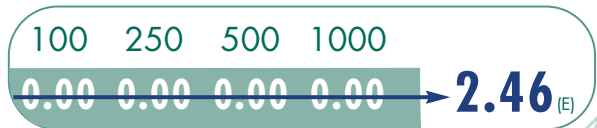

# Early Order Special

*Better Than End Column Pricing on One of Our Most Popular Items*

Our Best Selling Monthly Planner at our Best Price of the Year!

- Leatherette Colors:
- 02 Black
  - 04 Burgundy
  - 06 Green
  - 07 Blue

## 1261 Monthly Planner:

- Size: 7" x 10"
- Imprint area: 6" x 9"
- 14 months, December-January
- Block size: 1<sup>5</sup>/<sub>8</sub>" x 1<sup>3</sup>/<sub>18</sub>"
- One month per two-page spread
- Numbered weeks, Julian dates/days remaining
- Includes future planning space, important dates for upcoming year, USA road mileage, world city time standards, full page for name/address/phone/fax
- One piece, stitched leatherette cover
- Hot stamped in one color, gold or silver
- Printed on 100% post-consumer paper
- Made in the USA