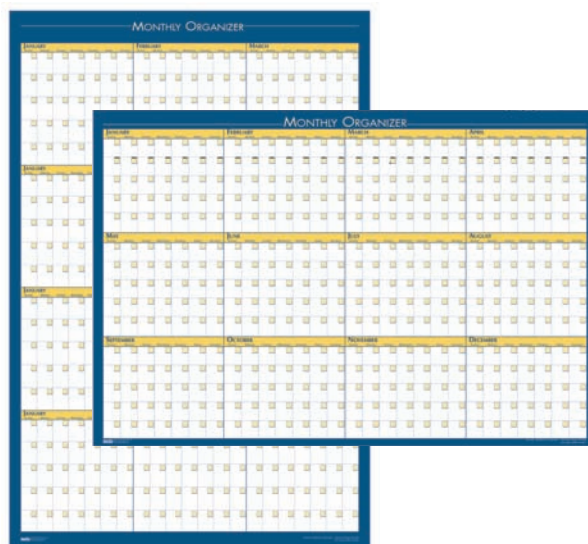

House of Doolittle®

Non-dated Laminated Planners

- Undated planners wipe clean with damp cloth
- Space for notes and color coding
- All laminated planners include hangers
- Includes water-soluble marker
- Framed boards are mounted to durable hard board for long life with attractive aluminum frame
- Made with 50% Post-Consumer Fiber

Long lasting durable hard board backing, set in an aluminum frame.

30/60-Day Planner

Item	Description	W x H	Each
HOD631	Flexible 30/60 Day, 2-Sided	36"x24"	23.90
HOD641	Flexible 30/60 Day, 2-Sided	18"x24"	18.20
HOD6651	30-Day, Aluminum Frame	32"x21.5"	54.40
HOD6661	30-Day, Aluminum Frame	40"x26"	86.90
HOD6653	60-Day, Aluminum Frame	32"x21.5"	54.40
HOD6663	60-Day, Aluminum Frame	40"x26"	86.90

90/120-Day Planner

Item	Description	W x H	Each
HOD637	Flexible 90/120 Day, 2-Sided	36"x24"	23.90
HOD6655	90-Day, Aluminum Frame	32"x21.5"	54.40
HOD6657	120-Day, Aluminum Frame	32"x21.5"	54.40

Non-dated 12-month Organizer

Item	Description	W x H	Each
HOD642	Flexible 12-Month, 2-Sided	24"x36"	23.90
HOD6652	12-Month, Aluminum Frame	32"x21.5"	54.40
HOD6662	12-Month, Aluminum Frame	40"x26"	86.90

All-Purpose/Vacation Planner— Attractive multi-shades of blue and yellow. 48 columns, 24 rows, 15 employees/names.