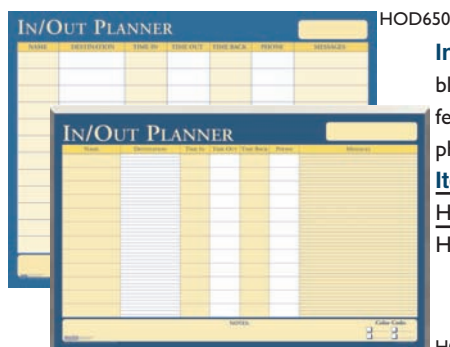

Long lasting durable hard board backing, set in an aluminum frame.

30/60-Day Planner

Item	Description	W x H	Each
HOD631	Flexible 30/60 Day, 2-Sided	36"x24"	23.90
HOD641	Flexible 30/60 Day, 2-Sided	18"x24"	18.20
HOD6651	30-Day, Aluminum Frame	32"x21.5"	54.40
HOD6661	30-Day, Aluminum Frame	40"x26"	86.90
HOD6653	60-Day, Aluminum Frame	32"x21.5"	54.40
HOD6663	60-Day, Aluminum Frame	40"x26"	86.90

90/120-Day Planner

Item	Description	W x H	Each
HOD637	Flexible 90/120 Day, 2-Sided	36"x24"	23.90
HOD6655	90-Day, Aluminum Frame	32"x21.5"	54.40
HOD6657	120-Day, Aluminum Frame	32"x21.5"	54.40

Non-dated 12-month Organizer

Item	Description	W x H	Each
HOD642	Flexible 12-Month, 2-Sided	24"x36"	23.90
HOD6652	12-Month, Aluminum Frame	32"x21.5"	54.40
HOD6662	12-Month, Aluminum Frame	40"x26"	86.90

All-Purpose/Vacation Planner— Attractive multi-shades of blue and yellow. 48 columns, 24 rows, 15 employees/names.

Item	Description	W x H	Each
HOD639	Flexible, 2-Sided	36"x24"	23.90
HOD6659	All Purpose, Aluminum Frame	32"x21.5"	54.40
HOD6669	All Purpose, Aluminum Frame	40"x26"	86.90

HOD650

In/Out Planner— Attractive multi-shades of blue and yellow. Accommodates up to 12 names. features destination, time in/time out, space for phone contacts and messages.