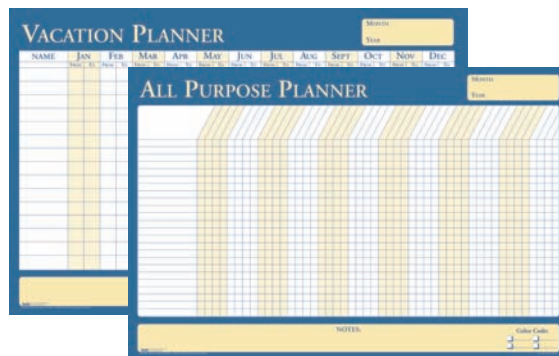

House of Doolittle®

Non-dated Laminated Planners

- Undated planners wipe clean with damp cloth
- Space for notes and color coding
- All laminated planners include hangers
- Includes water-soluble marker
- Framed boards are mounted to durable hard board for long life with attractive aluminum frame
- Made with 50% Post-Consumer Fiber

Long lasting durable hard board backing, set in an aluminum frame.

30/60-Day Planner

Item	Description	W x H	Each
HOD631	Flexible 30/60 Day, 2-Sided	36"x24"	23.90
HOD641	Flexible 30/60 Day, 2-Sided	18"x24"	18.20
HOD6651	30-Day, Aluminum Frame	32"x21.5"	54.40
HOD6661	30-Day, Aluminum Frame	40"x26"	86.90
HOD6653	60-Day, Aluminum Frame	32"x21.5"	54.40
HOD6663	60-Day, Aluminum Frame	40"x26"	86.90

90/120-Day Planner

Item	Description	W x H	Each
HOD637	Flexible 90/120 Day, 2-Sided	36"x24"	23.90
HOD6655	90-Day, Aluminum Frame	32"x21.5"	54.40
HOD6657	120-Day, Aluminum Frame	32"x21.5"	54.40

Non-dated 12-month Organizer

Item	Description	W x H	Each
HOD642	Flexible 12-Month, 2-Sided	24"x36"	23.90
HOD6652	12-Month, Aluminum Frame	32"x21.5"	54.40
HOD6662	12-Month, Aluminum Frame	40"x26"	86.90

All-Purpose/Vacation Planner— Attractive multi-shades of blue and yellow. 48 columns, 24 rows, 15 employees/names.